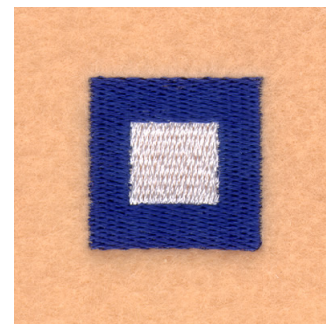

Name: Nautical Flag "P" Machine Embroidery Design

SKU: SB01-CD032906TX

Brand: Starbird Inc

Unique Colors: 13 (2 color Stops)

Unique Colors

	Color Name (Color Code)	Manufacturer - Type
	Super White (1001) [No Color Selected]	madeira - rayon
	Dusty Lilac (1263) [No Color Selected]	madeira - rayon
	Crocus (286)	Exquisite - Polyester 1000m

Complete Color Sequence

#		Color Name (Color Code)	Manufacturer - Type
1		Super White (1001) [No Color Selected]	madeira - rayon
2		Super White (1001) [No Color Selected]	madeira - rayon
3		Crocus (286)	Exquisite - Polyester 1000m