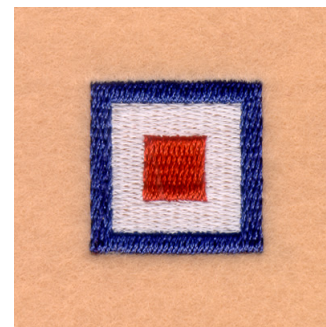

**Name:** Nautical Flag "W" Machine Embroidery Design

**SKU:** SB01-CD032906TW

**Brand:** Starbird Inc

**Unique Colors:** 13 (3 color Stops)

## Unique Colors

	<b>Color Name (Color Code)</b>	<b>Manufacturer - Type</b>
	Super White (1001) [No Color Selected]	madeira - rayon
	Dusty Lilac (1263) [No Color Selected]	madeira - rayon
	Crocus (286)	Exquisite - Polyester 1000m

# Complete Color Sequence

#		Color Name (Color Code)	Manufacturer - Type
1		Super White (1001) [No Color Selected]	madeira - rayon
2		Super White (1001) [No Color Selected]	madeira - rayon
3		Crocus (286)	Exquisite - Polyester 1000m