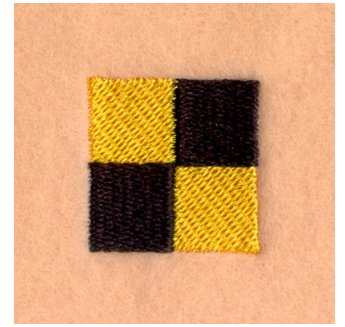

Name: Nautical Flag "L"

SKU: SB01-CD032906TV

Brand: Starbird Inc

Unique Colors: 13 (2 color Stops)

Unique Colors

	Color Name (Color Code)	Manufacturer - Type
	Super White (1001) [No Color Selected]	madeira - rayon
	Dusty Lilac (1263) [No Color Selected]	madeira - rayon
	Crocus (286)	Exquisite - Polyester 1000m

Complete Color Sequence

#		Color Name (Color Code)	Manufacturer - Type
1		Super White (1001) [No Color Selected]	madeira - rayon
2		Super White (1001) [No Color Selected]	madeira - rayon
3		Crocus (286)	Exquisite - Polyester 1000m