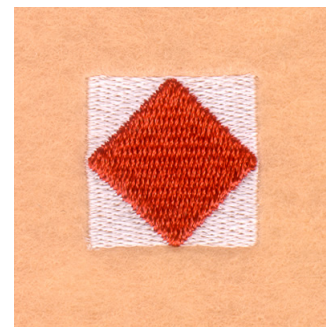

**Name:** Nautical Flag "F" Machine Embroidery Design

**SKU:** SB01-CD032906TR

**Brand:** Starbird Inc

**Unique Colors:** 13 (2 color Stops)

## Unique Colors

	<b>Color Name (Color Code)</b>	<b>Manufacturer - Type</b>
	Super White (1001) [No Color Selected]	madeira - rayon
	Dusty Lilac (1263) [No Color Selected]	madeira - rayon
	Crocus (286)	Exquisite - Polyester 1000m

# Complete Color Sequence

#		Color Name (Color Code)	Manufacturer - Type
1		Super White (1001) [No Color Selected]	madeira - rayon
2		Super White (1001) [No Color Selected]	madeira - rayon
3		Crocus (286)	Exquisite - Polyester 1000m