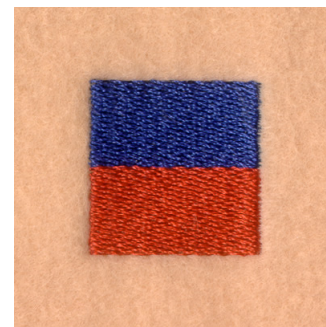

**Name:** Nautical Flag "E" Machine Embroidery Design

**SKU:** SB01-CD032906TQ

**Brand:** Starbird Inc

**Unique Colors:** 13 (2 color Stops)

## Unique Colors

	<b>Color Name (Color Code)</b>	<b>Manufacturer - Type</b>
	Super White (1001) [No Color Selected]	madeira - rayon
	Dusty Lilac (1263) [No Color Selected]	madeira - rayon
	Crocus (286)	Exquisite - Polyester 1000m

# Complete Color Sequence

#		Color Name (Color Code)	Manufacturer - Type
1		Super White (1001) [No Color Selected]	madeira - rayon
2		Super White (1001) [No Color Selected]	madeira - rayon
3		Crocus (286)	Exquisite - Polyester 1000m