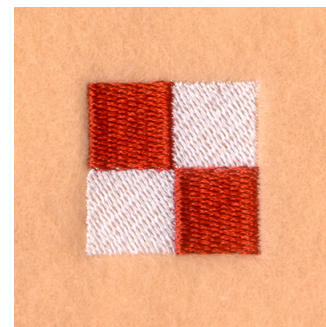

Name: Nautical Flag "U" Machine Embroidery Design

SKU: SB01-CD032906TN

Brand: Starbird Inc

Unique Colors: 13 (2 color Stops)

Unique Colors

	Color Name (Color Code)	Manufacturer - Type
	Super White (1001) [No Color Selected]	madeira - rayon
	Dusty Lilac (1263) [No Color Selected]	madeira - rayon
	Crocus (286)	Exquisite - Polyester 1000m

Complete Color Sequence

#		Color Name (Color Code)	Manufacturer - Type
1		Super White (1001) [No Color Selected]	madeira - rayon
2		Super White (1001) [No Color Selected]	madeira - rayon
3		Crocus (286)	Exquisite - Polyester 1000m