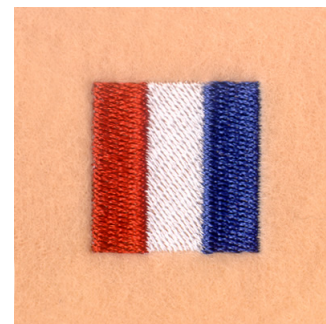

Name: Nautical Flag "T" Machine Embroidery Design

SKU: SB01-CD032906TM

Brand: Starbird Inc

Unique Colors: 13 (3 color Stops)

Unique Colors

	Color Name (Color Code)	Manufacturer - Type
	Super White (1001) [No Color Selected]	madeira - rayon
	Dusty Lilac (1263) [No Color Selected]	madeira - rayon
	Crocus (286)	Exquisite - Polyester 1000m

Complete Color Sequence

#		Color Name (Color Code)	Manufacturer - Type
1		Super White (1001) [No Color Selected]	madeira - rayon
2		Super White (1001) [No Color Selected]	madeira - rayon
3		Crocus (286)	Exquisite - Polyester 1000m