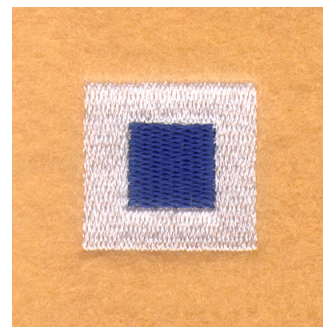

**Name:** Nautical Flag "S"

**SKU:** SB01-CD032906TL

**Brand:** Starbird Inc

**Unique Colors:** 13 (2 color Stops)

## Unique Colors

	<b>Color Name (Color Code)</b>	<b>Manufacturer - Type</b>
	Super White (1001) [No Color Selected]	madeira - rayon
	Dusty Lilac (1263) [No Color Selected]	madeira - rayon
	Crocus (286)	Exquisite - Polyester 1000m

# Complete Color Sequence

#		Color Name (Color Code)	Manufacturer - Type
1		Super White (1001) [No Color Selected]	madeira - rayon
2		Super White (1001) [No Color Selected]	madeira - rayon
3		Crocus (286)	Exquisite - Polyester 1000m