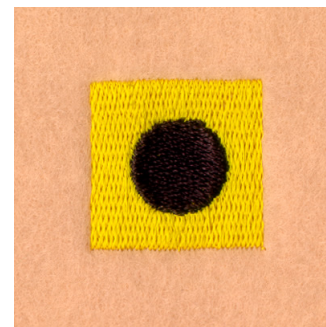

Name: Nautical Flag "I" Machine Embroidery Design

SKU: SB01-CD032906TJ

Brand: Starbird Inc

Unique Colors: 13 (2 color Stops)

Unique Colors

	Color Name (Color Code)	Manufacturer - Type
	Super White (1001) [No Color Selected]	madeira - rayon
	Dusty Lilac (1263) [No Color Selected]	madeira - rayon
	Crocus (286)	Exquisite - Polyester 1000m

Complete Color Sequence

#		Color Name (Color Code)	Manufacturer - Type
1		Super White (1001) [No Color Selected]	madeira - rayon
2		Super White (1001) [No Color Selected]	madeira - rayon
3		Crocus (286)	Exquisite - Polyester 1000m