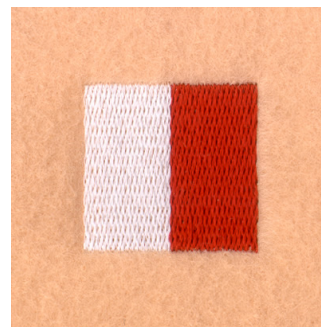

**Name:** Nautical Flag "H" Machine Embroidery Design

**SKU:** SB01-CD032906TI

**Brand:** Starbird Inc

**Unique Colors:** 13 (2 color Stops)

## Unique Colors

	<b>Color Name (Color Code)</b>	<b>Manufacturer - Type</b>
	Super White (1001) [No Color Selected]	madeira - rayon
	Dusty Lilac (1263) [No Color Selected]	madeira - rayon
	Crocus (286)	Exquisite - Polyester 1000m

# Complete Color Sequence

#		Color Name (Color Code)	Manufacturer - Type
1		Super White (1001) [No Color Selected]	madeira - rayon
2		Super White (1001) [No Color Selected]	madeira - rayon
3		Crocus (286)	Exquisite - Polyester 1000m