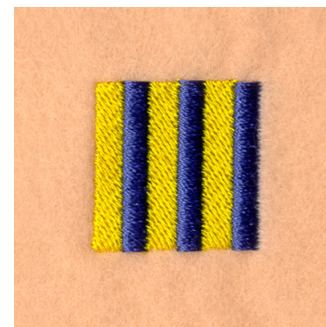

Name: Nautical Flag "G" Machine Embroidery Design

SKU: SB01-CD032906TH

Brand: Starbird Inc

Unique Colors: 13 (2 color Stops)

Unique Colors

	Color Name (Color Code)	Manufacturer - Type
	Super White (1001) [No Color Selected]	madeira - rayon
	Dusty Lilac (1263) [No Color Selected]	madeira - rayon
	Crocus (286)	Exquisite - Polyester 1000m

Complete Color Sequence

#		Color Name (Color Code)	Manufacturer - Type
1		Super White (1001) [No Color Selected]	madeira - rayon
2		Super White (1001) [No Color Selected]	madeira - rayon
3		Crocus (286)	Exquisite - Polyester 1000m