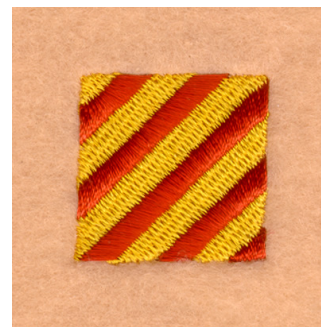

Name: Nautical Flag "Y" Machine Embroidery Design

SKU: SB01-CD032906TG

Brand: Starbird Inc

Unique Colors: 13 (2 color Stops)

Unique Colors

	Color Name (Color Code)	Manufacturer - Type
	Super White (1001) [No Color Selected]	madeira - rayon
	Dusty Lilac (1263) [No Color Selected]	madeira - rayon
	Crocus (286)	Exquisite - Polyester 1000m

Complete Color Sequence

#		Color Name (Color Code)	Manufacturer - Type
1		Super White (1001) [No Color Selected]	madeira - rayon
2		Super White (1001) [No Color Selected]	madeira - rayon
3		Crocus (286)	Exquisite - Polyester 1000m