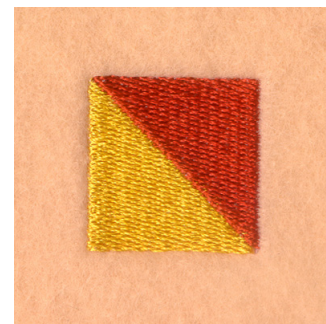

**Name:** Nautical Flag "O" Machine Embroidery Design

**SKU:** SB01-CD032906TF

**Brand:** Starbird Inc

**Unique Colors:** 13 (2 color Stops)

## Unique Colors

	<b>Color Name (Color Code)</b>	<b>Manufacturer - Type</b>
	Super White (1001) [No Color Selected]	madeira - rayon
	Dusty Lilac (1263) [No Color Selected]	madeira - rayon
	Crocus (286)	Exquisite - Polyester 1000m

# Complete Color Sequence

#		Color Name (Color Code)	Manufacturer - Type
1		Super White (1001) [No Color Selected]	madeira - rayon
2		Super White (1001) [No Color Selected]	madeira - rayon
3		Crocus (286)	Exquisite - Polyester 1000m