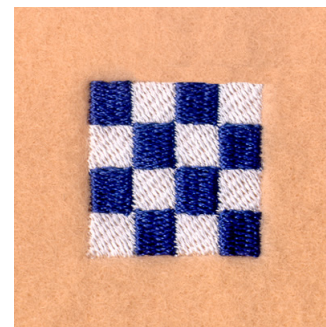

Name: Nautical Flag "N" Machine Embroidery Design

SKU: SB01-CD032906TE

Brand: Starbird Inc

Unique Colors: 13 (2 color Stops)

Unique Colors

	Color Name (Color Code)	Manufacturer - Type
	Super White (1001) [No Color Selected]	madeira - rayon
	Dusty Lilac (1263) [No Color Selected]	madeira - rayon
	Crocus (286)	Exquisite - Polyester 1000m

Complete Color Sequence

#		Color Name (Color Code)	Manufacturer - Type
1		Super White (1001) [No Color Selected]	madeira - rayon
2		Super White (1001) [No Color Selected]	madeira - rayon
3		Crocus (286)	Exquisite - Polyester 1000m