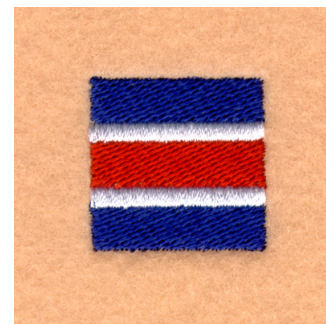

Name: Nautical Flag "C" Machine Embroidery Design

SKU: SB01-CD032906TC

Brand: Starbird Inc

Unique Colors: 13 (3 color Stops)

Unique Colors

	Color Name (Color Code)	Manufacturer - Type
	Super White (1001) [No Color Selected]	madeira - rayon
	Dusty Lilac (1263) [No Color Selected]	madeira - rayon
	Crocus (286)	Exquisite - Polyester 1000m

Complete Color Sequence

#		Color Name (Color Code)	Manufacturer - Type
1		Super White (1001) [No Color Selected]	madeira - rayon
2		Super White (1001) [No Color Selected]	madeira - rayon
3		Crocus (286)	Exquisite - Polyester 1000m