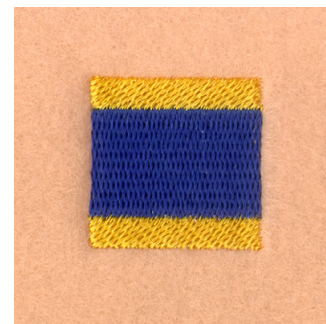

Name: Nautical Flag "D" Machine Embroidery Design

SKU: SB01-CD032906TB

Brand: Starbird Inc

Unique Colors: 13 (2 color Stops)

Unique Colors

	Color Name (Color Code)	Manufacturer - Type
	Super White (1001) [No Color Selected]	madeira - rayon
	Dusty Lilac (1263) [No Color Selected]	madeira - rayon
	Crocus (286)	Exquisite - Polyester 1000m

Complete Color Sequence

#		Color Name (Color Code)	Manufacturer - Type
1		Super White (1001) [No Color Selected]	madeira - rayon
2		Super White (1001) [No Color Selected]	madeira - rayon
3		Crocus (286)	Exquisite - Polyester 1000m