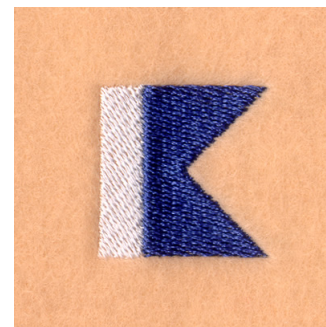

Name: Nautical Flag "A" Machine Embroidery Design

SKU: SB01-CD032906TA

Brand: Starbird Inc

Unique Colors: 13 (2 color Stops)

Unique Colors

	Color Name (Color Code)	Manufacturer - Type
	Super White (1001) [No Color Selected]	madeira - rayon
	Dusty Lilac (1263) [No Color Selected]	madeira - rayon
	Crocus (286)	Exquisite - Polyester 1000m

Complete Color Sequence

#		Color Name (Color Code)	Manufacturer - Type
1		Super White (1001) [No Color Selected]	madeira - rayon
2		Super White (1001) [No Color Selected]	madeira - rayon
3		Crocus (286)	Exquisite - Polyester 1000m