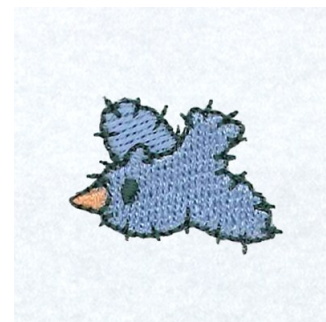

Name: Mary Blue Bird Machine Embroidery Design

SKU: SB01-CD032813FU

Brand: Starbird Inc

Unique Colors: 13 (3 color Stops)

Unique Colors

	Color Name (Color Code)	Manufacturer - Type
	Super White (1001) [No Color Selected]	madeira - rayon
	Dusty Lilac (1263) [No Color Selected]	madeira - rayon
	Crocus (286)	Exquisite - Polyester 1000m

Complete Color Sequence

#		Color Name (Color Code)	Manufacturer - Type
1		Super White (1001) [No Color Selected]	madeira - rayon
2		Super White (1001) [No Color Selected]	madeira - rayon
3		Crocus (286)	Exquisite - Polyester 1000m