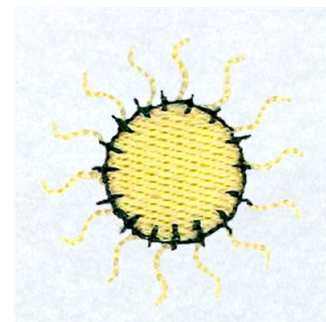

Name: Mary Sun Machine Embroidery Design

SKU: SB01-CD032813FT

Brand: Starbird Inc

Unique Colors: 13 (2 color Stops)

Unique Colors

	Color Name (Color Code)	Manufacturer - Type
	Super White (1001) [No Color Selected]	madeira - rayon
	Dusty Lilac (1263) [No Color Selected]	madeira - rayon
	Crocus (286)	Exquisite - Polyester 1000m

Complete Color Sequence

#		Color Name (Color Code)	Manufacturer - Type
1		Super White (1001) [No Color Selected]	madeira - rayon
2		Super White (1001) [No Color Selected]	madeira - rayon
3		Crocus (286)	Exquisite - Polyester 1000m