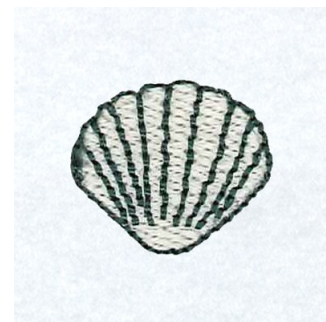

Name: Mary Sea Shell Machine Embroidery Design

SKU: SB01-CD032813FR

Brand: Starbird Inc

Unique Colors: 13 (2 color Stops)

Unique Colors

	Color Name (Color Code)	Manufacturer - Type
	Super White (1001) [No Color Selected]	madeira - rayon
	Dusty Lilac (1263) [No Color Selected]	madeira - rayon
	Crocus (286)	Exquisite - Polyester 1000m

Complete Color Sequence

#		Color Name (Color Code)	Manufacturer - Type
1		Super White (1001) [No Color Selected]	madeira - rayon
2		Super White (1001) [No Color Selected]	madeira - rayon
3		Crocus (286)	Exquisite - Polyester 1000m