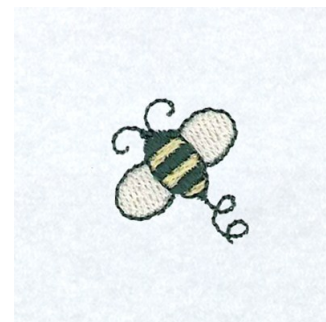

Name: Mary Bee Machine Embroidery Design

SKU: SB01-CD032813FP

Brand: Starbird Inc

Unique Colors: 13 (3 color Stops)

Unique Colors

	Color Name (Color Code)	Manufacturer - Type
	Super White (1001) [No Color Selected]	madeira - rayon
	Dusty Lilac (1263) [No Color Selected]	madeira - rayon
	Crocus (286)	Exquisite - Polyester 1000m

Complete Color Sequence

#		Color Name (Color Code)	Manufacturer - Type
1		Super White (1001) [No Color Selected]	madeira - rayon
2		Super White (1001) [No Color Selected]	madeira - rayon
3		Crocus (286)	Exquisite - Polyester 1000m