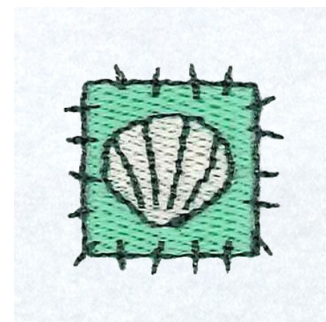

Name: Sea Shell Patch Machine Embroidery Design

SKU: SB01-CD032813FN

Brand: Starbird Inc

Unique Colors: 13 (3 color Stops)

Unique Colors

	Color Name (Color Code)	Manufacturer - Type
	Super White (1001) [No Color Selected]	madeira - rayon
	Dusty Lilac (1263) [No Color Selected]	madeira - rayon
	Crocus (286)	Exquisite - Polyester 1000m

Complete Color Sequence

#		Color Name (Color Code)	Manufacturer - Type
1		Super White (1001) [No Color Selected]	madeira - rayon
2		Super White (1001) [No Color Selected]	madeira - rayon
3		Crocus (286)	Exquisite - Polyester 1000m