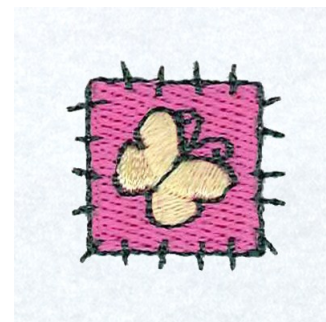

Name: Mary Butterfly Patch Machine Embroidery Design

SKU: SB01-CD032813FM

Brand: Starbird Inc

Unique Colors: 13 (3 color Stops)

Unique Colors

	Color Name (Color Code)	Manufacturer - Type
	Super White (1001) [No Color Selected]	madeira - rayon
	Dusty Lilac (1263) [No Color Selected]	madeira - rayon
	Crocus (286)	Exquisite - Polyester 1000m

Complete Color Sequence

#		Color Name (Color Code)	Manufacturer - Type
1		Super White (1001) [No Color Selected]	madeira - rayon
2		Super White (1001) [No Color Selected]	madeira - rayon
3		Crocus (286)	Exquisite - Polyester 1000m