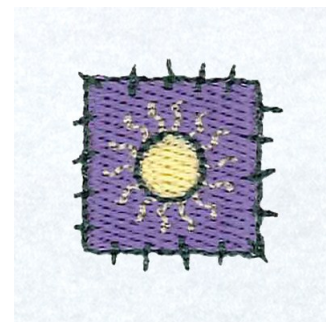

Name: Mary Sun Patch Machine Embroidery Design

SKU: SB01-CD032813FJ

Brand: Starbird Inc

Unique Colors: 13 (3 color Stops)

Unique Colors

	Color Name (Color Code)	Manufacturer - Type
	Super White (1001) [No Color Selected]	madeira - rayon
	Dusty Lilac (1263) [No Color Selected]	madeira - rayon
	Crocus (286)	Exquisite - Polyester 1000m

Complete Color Sequence

#		Color Name (Color Code)	Manufacturer - Type
1		Super White (1001) [No Color Selected]	madeira - rayon
2		Super White (1001) [No Color Selected]	madeira - rayon
3		Crocus (286)	Exquisite - Polyester 1000m