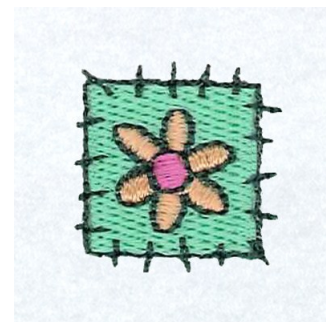

**Name:** Mary Flower Patch Machine Embroidery Design

**SKU:** SB01-CD032813FH

**Brand:** Starbird Inc

**Unique Colors:** 13 (4 color Stops)

## Unique Colors

	Color Name (Color Code)	Manufacturer - Type
	Super White (1001) [No Color Selected]	madeira - rayon
	Dusty Lilac (1263) [No Color Selected]	madeira - rayon
	Crocus (286)	Exquisite - Polyester 1000m

# Complete Color Sequence

#		Color Name (Color Code)	Manufacturer - Type
1		Super White (1001) [No Color Selected]	madeira - rayon
2		Super White (1001) [No Color Selected]	madeira - rayon
3		Crocus (286)	Exquisite - Polyester 1000m