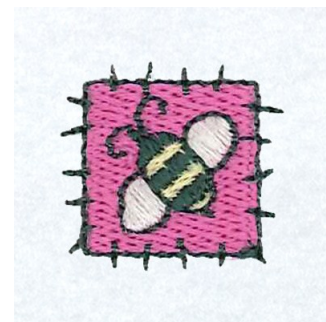

**Name:** Bee Patch Machine Embroidery Design

**SKU:** SB01-CD032813FG

**Brand:** Starbird Inc

**Unique Colors:** 13 (4 color Stops)

## Unique Colors

	<b>Color Name (Color Code)</b>	<b>Manufacturer - Type</b>
	Super White (1001) [No Color Selected]	madeira - rayon
	Dusty Lilac (1263) [No Color Selected]	madeira - rayon
	Crocus (286)	Exquisite - Polyester 1000m

# Complete Color Sequence

#		Color Name (Color Code)	Manufacturer - Type
1		Super White (1001) [No Color Selected]	madeira - rayon
2		Super White (1001) [No Color Selected]	madeira - rayon
3		Crocus (286)	Exquisite - Polyester 1000m