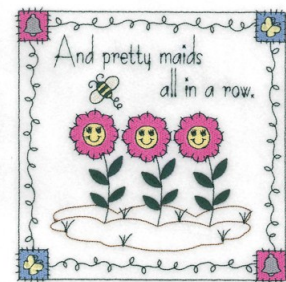

Name: Pretty Maids Quilt Square Machine Embroidery Design

SKU: SB01-CD032813FE

Brand: Starbird Inc

Unique Colors: 13 (15 color Stops)

Unique Colors

	Color Name (Color Code)	Manufacturer - Type
	Super White (1001) [No Color Selected]	madeira - rayon
	Dusty Lilac (1263) [No Color Selected]	madeira - rayon
	Crocus (286)	Exquisite - Polyester 1000m

Complete Color Sequence

#		Color Name (Color Code)	Manufacturer - Type
1		Super White (1001) [No Color Selected]	madeira - rayon
2		Super White (1001) [No Color Selected]	madeira - rayon
3		Crocus (286)	Exquisite - Polyester 1000m