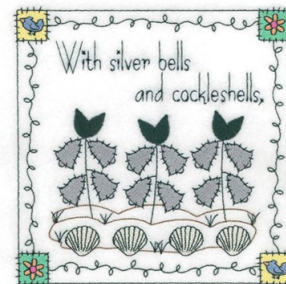

Name: Silver Bells Quilt Square Machine Embroidery Design

SKU: SB01-CD032813FD

Brand: Starbird Inc

Unique Colors: 13 (15 color Stops)

Unique Colors

	Color Name (Color Code)	Manufacturer - Type
	Super White (1001) [No Color Selected]	madeira - rayon
	Dusty Lilac (1263) [No Color Selected]	madeira - rayon
	Crocus (286)	Exquisite - Polyester 1000m

Complete Color Sequence

#		Color Name (Color Code)	Manufacturer - Type
1		Super White (1001) [No Color Selected]	madeira - rayon
2		Super White (1001) [No Color Selected]	madeira - rayon
3		Crocus (286)	Exquisite - Polyester 1000m