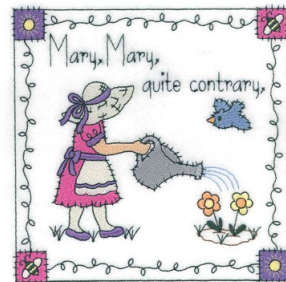

Name: Mary Mary Quilt Square Machine
Embroidery Design

SKU: SB01-CD032813FB

Brand: Starbird Inc

Unique Colors: 13 (26 color Stops)

Unique Colors

	Color Name (Color Code)	Manufacturer - Type
	Super White (1001) [No Color Selected]	madeira - rayon
	Dusty Lilac (1263) [No Color Selected]	madeira - rayon
	Crocus (286)	Exquisite - Polyester 1000m

Complete Color Sequence

#		Color Name (Color Code)	Manufacturer - Type
1		Super White (1001) [No Color Selected]	madeira - rayon
2		Super White (1001) [No Color Selected]	madeira - rayon
3		Crocus (286)	Exquisite - Polyester 1000m