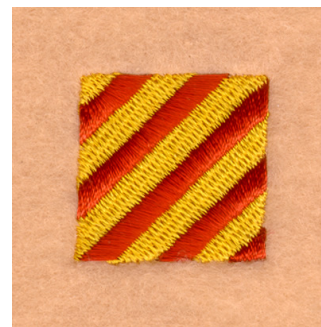

Name: Nautical Flag "Y" Machine Embroidery Design

SKU: SB01-CD032706TY

Brand: Starbird Inc

Unique Colors: 13 (2 color Stops)

Unique Colors

	Color Name (Color Code)	Manufacturer - Type
	Super White (1001) [No Color Selected]	madeira - rayon
	Dusty Lilac (1263) [No Color Selected]	madeira - rayon
	Crocus (286)	Exquisite - Polyester 1000m

Complete Color Sequence

#		Color Name (Color Code)	Manufacturer - Type
1		Super White (1001) [No Color Selected]	madeira - rayon
2		Super White (1001) [No Color Selected]	madeira - rayon
3		Crocus (286)	Exquisite - Polyester 1000m