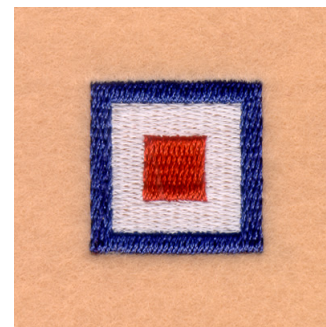

Name: Nautical Flag "W" Machine Embroidery Design

SKU: SB01-CD032706TW

Brand: Starbird Inc

Unique Colors: 13 (3 color Stops)

Unique Colors

	Color Name (Color Code)	Manufacturer - Type
	Super White (1001) [No Color Selected]	madeira - rayon
	Dusty Lilac (1263) [No Color Selected]	madeira - rayon
	Crocus (286)	Exquisite - Polyester 1000m

Complete Color Sequence

#		Color Name (Color Code)	Manufacturer - Type
1		Super White (1001) [No Color Selected]	madeira - rayon
2		Super White (1001) [No Color Selected]	madeira - rayon
3		Crocus (286)	Exquisite - Polyester 1000m