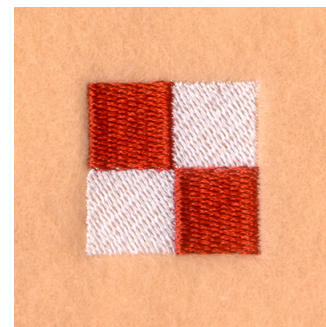

Name: Nautical Flag "U" Machine Embroidery Design

SKU: SB01-CD032706TU

Brand: Starbird Inc

Unique Colors: 13 (2 color Stops)

Unique Colors

| | Color Name (Color Code) | Manufacturer - Type |
|--|--|-----------------------------|
|  | Super White (1001) [No Color Selected] | madeira - rayon |
|  | Dusty Lilac (1263) [No Color Selected] | madeira - rayon |
|  | Crocus (286) | Exquisite - Polyester 1000m |

Complete Color Sequence

| # | | Color Name (Color Code) | Manufacturer - Type |
|---|---|--|--------------------------------|
| 1 |  | Super White (1001) [No Color Selected] | madeira - rayon |
| 2 |  | Super White (1001) [No Color Selected] | madeira - rayon |
| 3 |  | Crocus (286) | Exquisite - Polyester 1000m |