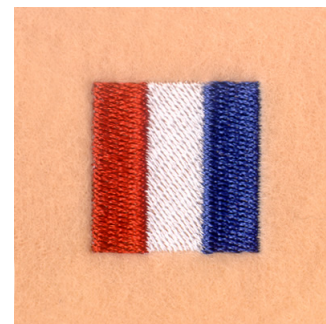

Name: Nautical Flag "T" Machine Embroidery Design

SKU: SB01-CD032706TT

Brand: Starbird Inc

Unique Colors: 13 (3 color Stops)

Unique Colors

	Color Name (Color Code)	Manufacturer - Type
	Super White (1001) [No Color Selected]	madeira - rayon
	Dusty Lilac (1263) [No Color Selected]	madeira - rayon
	Crocus (286)	Exquisite - Polyester 1000m

Complete Color Sequence

#		Color Name (Color Code)	Manufacturer - Type
1		Super White (1001) [No Color Selected]	madeira - rayon
2		Super White (1001) [No Color Selected]	madeira - rayon
3		Crocus (286)	Exquisite - Polyester 1000m