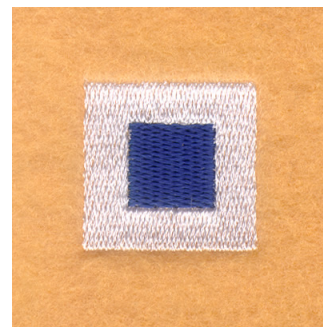

Name: Nautical Flag "S" Machine Embroidery Design

SKU: SB01-CD032706TS

Brand: Starbird Inc

Unique Colors: 13 (2 color Stops)

Unique Colors

	Color Name (Color Code)	Manufacturer - Type
	Super White (1001) [No Color Selected]	madeira - rayon
	Dusty Lilac (1263) [No Color Selected]	madeira - rayon
	Crocus (286)	Exquisite - Polyester 1000m

Complete Color Sequence

#		Color Name (Color Code)	Manufacturer - Type
1		Super White (1001) [No Color Selected]	madeira - rayon
2		Super White (1001) [No Color Selected]	madeira - rayon
3		Crocus (286)	Exquisite - Polyester 1000m