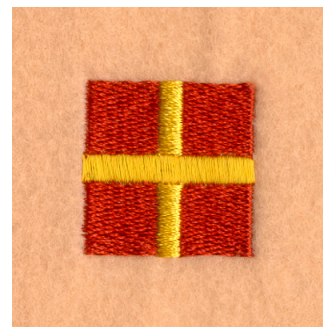

Name: Nautical Flag "R" Machine Embroidery Design

SKU: SB01-CD032706TR

Brand: Starbird Inc

Unique Colors: 13 (2 color Stops)

Unique Colors

	Color Name (Color Code)	Manufacturer - Type
	Super White (1001) [No Color Selected]	madeira - rayon
	Dusty Lilac (1263) [No Color Selected]	madeira - rayon
	Crocus (286)	Exquisite - Polyester 1000m

Complete Color Sequence

#		Color Name (Color Code)	Manufacturer - Type
1		Super White (1001) [No Color Selected]	madeira - rayon
2		Super White (1001) [No Color Selected]	madeira - rayon
3		Crocus (286)	Exquisite - Polyester 1000m