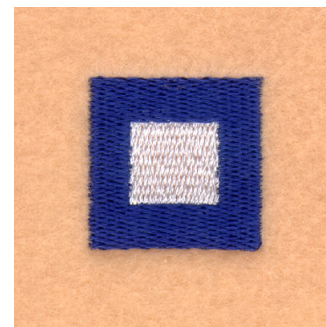

Name: Nautical Flag "P" Machine Embroidery Design

SKU: SB01-CD032706TP

Brand: Starbird Inc

Unique Colors: 13 (2 color Stops)

Unique Colors

	Color Name (Color Code)	Manufacturer - Type
	Super White (1001) [No Color Selected]	madeira - rayon
	Dusty Lilac (1263) [No Color Selected]	madeira - rayon
	Crocus (286)	Exquisite - Polyester 1000m

Complete Color Sequence

#		Color Name (Color Code)	Manufacturer - Type
1		Super White (1001) [No Color Selected]	madeira - rayon
2		Super White (1001) [No Color Selected]	madeira - rayon
3		Crocus (286)	Exquisite - Polyester 1000m