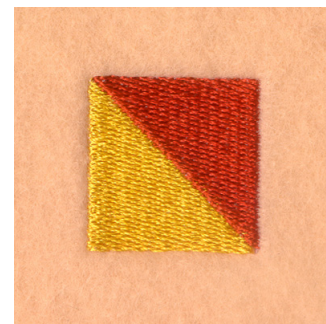

Name: Nautical Flag "O" Machine Embroidery Design

SKU: SB01-CD032706TO

Brand: Starbird Inc

Unique Colors: 13 (2 color Stops)

Unique Colors

	Color Name (Color Code)	Manufacturer - Type
	Super White (1001) [No Color Selected]	madeira - rayon
	Dusty Lilac (1263) [No Color Selected]	madeira - rayon
	Crocus (286)	Exquisite - Polyester 1000m

Complete Color Sequence

#		Color Name (Color Code)	Manufacturer - Type
1		Super White (1001) [No Color Selected]	madeira - rayon
2		Super White (1001) [No Color Selected]	madeira - rayon
3		Crocus (286)	Exquisite - Polyester 1000m