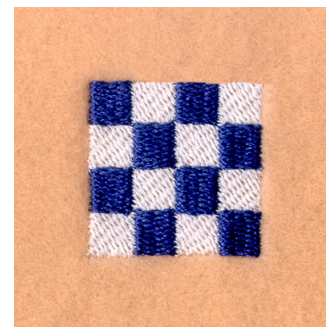

Name: Nautical Flag "N" Machine Embroidery Design

SKU: SB01-CD032706TN

Brand: Starbird Inc

Unique Colors: 13 (2 color Stops)

Unique Colors

	Color Name (Color Code)	Manufacturer - Type
	Super White (1001) [No Color Selected]	madeira - rayon
	Dusty Lilac (1263) [No Color Selected]	madeira - rayon
	Crocus (286)	Exquisite - Polyester 1000m

Complete Color Sequence

#		Color Name (Color Code)	Manufacturer - Type
1		Super White (1001) [No Color Selected]	madeira - rayon
2		Super White (1001) [No Color Selected]	madeira - rayon
3		Crocus (286)	Exquisite - Polyester 1000m