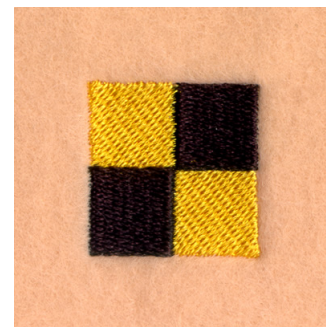

Name: Nautical Flag "L" Machine Embroidery Design

SKU: SB01-CD032706TL

Brand: Starbird Inc

Unique Colors: 13 (2 color Stops)

Unique Colors

	Color Name (Color Code)	Manufacturer - Type
	Super White (1001) [No Color Selected]	madeira - rayon
	Dusty Lilac (1263) [No Color Selected]	madeira - rayon
	Crocus (286)	Exquisite - Polyester 1000m

Complete Color Sequence

#		Color Name (Color Code)	Manufacturer - Type
1		Super White (1001) [No Color Selected]	madeira - rayon
2		Super White (1001) [No Color Selected]	madeira - rayon
3		Crocus (286)	Exquisite - Polyester 1000m