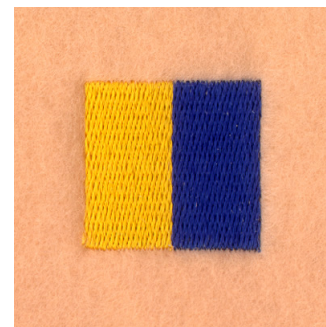

Name: Nautical Flag "K" Machine Embroidery Design

SKU: SB01-CD032706TK

Brand: Starbird Inc

Unique Colors: 13 (2 color Stops)

Unique Colors

	Color Name (Color Code)	Manufacturer - Type
	Super White (1001) [No Color Selected]	madeira - rayon
	Dusty Lilac (1263) [No Color Selected]	madeira - rayon
	Crocus (286)	Exquisite - Polyester 1000m

Complete Color Sequence

#		Color Name (Color Code)	Manufacturer - Type
1		Super White (1001) [No Color Selected]	madeira - rayon
2		Super White (1001) [No Color Selected]	madeira - rayon
3		Crocus (286)	Exquisite - Polyester 1000m