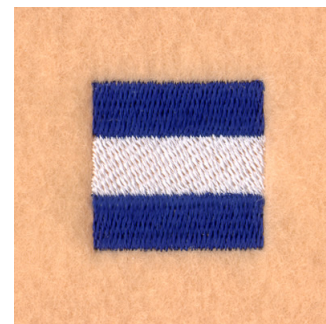

Name: Nautical Flag "J" Machine Embroidery Design

SKU: SB01-CD032706TJ

Brand: Starbird Inc

Unique Colors: 13 (2 color Stops)

Unique Colors

	Color Name (Color Code)	Manufacturer - Type
	Super White (1001) [No Color Selected]	madeira - rayon
	Dusty Lilac (1263) [No Color Selected]	madeira - rayon
	Crocus (286)	Exquisite - Polyester 1000m

Complete Color Sequence

#		Color Name (Color Code)	Manufacturer - Type
1		Super White (1001) [No Color Selected]	madeira - rayon
2		Super White (1001) [No Color Selected]	madeira - rayon
3		Crocus (286)	Exquisite - Polyester 1000m