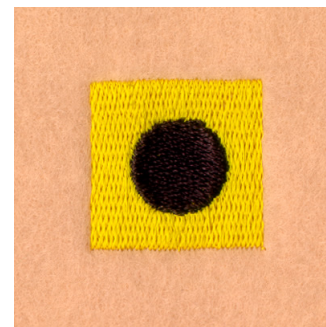

Name: Nautical Flag "I" Machine Embroidery Design

SKU: SB01-CD032706TI

Brand: Starbird Inc

Unique Colors: 13 (2 color Stops)

Unique Colors

	Color Name (Color Code)	Manufacturer - Type
	Super White (1001) [No Color Selected]	madeira - rayon
	Dusty Lilac (1263) [No Color Selected]	madeira - rayon
	Crocus (286)	Exquisite - Polyester 1000m

Complete Color Sequence

#		Color Name (Color Code)	Manufacturer - Type
1		Super White (1001) [No Color Selected]	madeira - rayon
2		Super White (1001) [No Color Selected]	madeira - rayon
3		Crocus (286)	Exquisite - Polyester 1000m