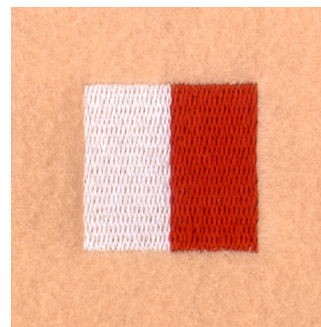

Name: Nautical Flag "H" Machine Embroidery Design

SKU: SB01-CD032706TH

Brand: Starbird Inc

Unique Colors: 13 (2 color Stops)

Unique Colors

	Color Name (Color Code)	Manufacturer - Type
	Super White (1001) [No Color Selected]	madeira - rayon
	Dusty Lilac (1263) [No Color Selected]	madeira - rayon
	Crocus (286)	Exquisite - Polyester 1000m

Complete Color Sequence

#		Color Name (Color Code)	Manufacturer - Type
1		Super White (1001) [No Color Selected]	madeira - rayon
2		Super White (1001) [No Color Selected]	madeira - rayon
3		Crocus (286)	Exquisite - Polyester 1000m