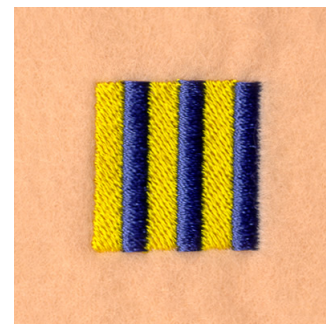

**Name:** Nautical Flag "G" Machine Embroidery Design

**SKU:** SB01-CD032706TG

**Brand:** Starbird Inc

**Unique Colors:** 13 (2 color Stops)

## Unique Colors

	<b>Color Name (Color Code)</b>	<b>Manufacturer - Type</b>
	Super White (1001) [No Color Selected]	madeira - rayon
	Dusty Lilac (1263) [No Color Selected]	madeira - rayon
	Crocus (286)	Exquisite - Polyester 1000m

# Complete Color Sequence

#		Color Name (Color Code)	Manufacturer - Type
1		Super White (1001) [No Color Selected]	madeira - rayon
2		Super White (1001) [No Color Selected]	madeira - rayon
3		Crocus (286)	Exquisite - Polyester 1000m