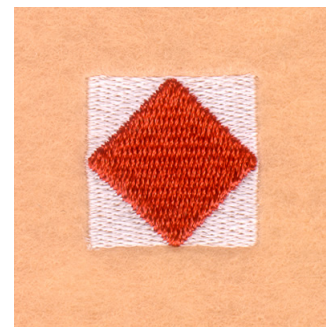

**Name:** Nautical Flag "F" Machine Embroidery Design

**SKU:** SB01-CD032706TF

**Brand:** Starbird Inc

**Unique Colors:** 13 (2 color Stops)

## Unique Colors

	<b>Color Name (Color Code)</b>	<b>Manufacturer - Type</b>
	Super White (1001) [No Color Selected]	madeira - rayon
	Dusty Lilac (1263) [No Color Selected]	madeira - rayon
	Crocus (286)	Exquisite - Polyester 1000m

# Complete Color Sequence

#		Color Name (Color Code)	Manufacturer - Type
1		Super White (1001) [No Color Selected]	madeira - rayon
2		Super White (1001) [No Color Selected]	madeira - rayon
3		Crocus (286)	Exquisite - Polyester 1000m