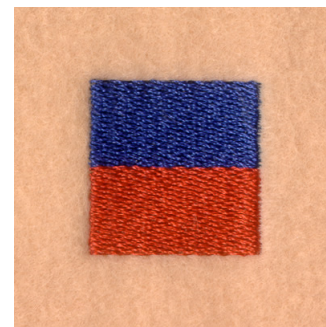

Name: Nautical Flag "E" Machine Embroidery Design

SKU: SB01-CD032706TE

Brand: Starbird Inc

Unique Colors: 13 (2 color Stops)

Unique Colors

	Color Name (Color Code)	Manufacturer - Type
	Super White (1001) [No Color Selected]	madeira - rayon
	Dusty Lilac (1263) [No Color Selected]	madeira - rayon
	Crocus (286)	Exquisite - Polyester 1000m

Complete Color Sequence

#		Color Name (Color Code)	Manufacturer - Type
1		Super White (1001) [No Color Selected]	madeira - rayon
2		Super White (1001) [No Color Selected]	madeira - rayon
3		Crocus (286)	Exquisite - Polyester 1000m