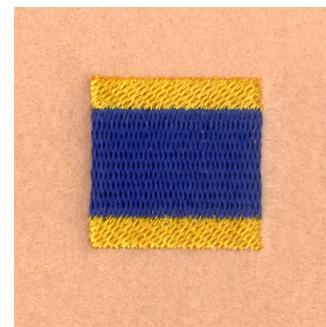

Name: Nautical Flag "D" Machine Embroidery Design

SKU: SB01-CD032706TD

Brand: Starbird Inc

Unique Colors: 13 (2 color Stops)

Unique Colors

	Color Name (Color Code)	Manufacturer - Type
	Super White (1001) [No Color Selected]	madeira - rayon
	Dusty Lilac (1263) [No Color Selected]	madeira - rayon
	Crocus (286)	Exquisite - Polyester 1000m

Complete Color Sequence

#		Color Name (Color Code)	Manufacturer - Type
1		Super White (1001) [No Color Selected]	madeira - rayon
2		Super White (1001) [No Color Selected]	madeira - rayon
3		Crocus (286)	Exquisite - Polyester 1000m