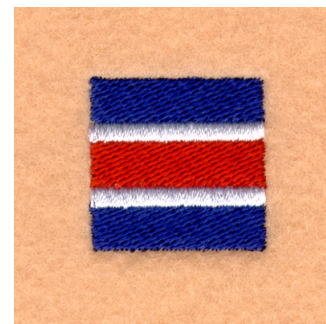

Name: Nautical Flag "C" Machine Embroidery Design

SKU: SB01-CD032706TC

Brand: Starbird Inc

Unique Colors: 13 (3 color Stops)

Unique Colors

	Color Name (Color Code)	Manufacturer - Type
	Super White (1001) [No Color Selected]	madeira - rayon
	Dusty Lilac (1263) [No Color Selected]	madeira - rayon
	Crocus (286)	Exquisite - Polyester 1000m

Complete Color Sequence

#		Color Name (Color Code)	Manufacturer - Type
1		Super White (1001) [No Color Selected]	madeira - rayon
2		Super White (1001) [No Color Selected]	madeira - rayon
3		Crocus (286)	Exquisite - Polyester 1000m