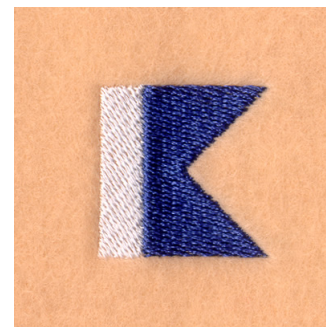

**Name:** Nautical Flag "A" Machine Embroidery Design

**SKU:** SB01-CD032706TA

**Brand:** Starbird Inc

**Unique Colors:** 13 (2 color Stops)

## Unique Colors

	<b>Color Name (Color Code)</b>	<b>Manufacturer - Type</b>
	Super White (1001) [No Color Selected]	madeira - rayon
	Dusty Lilac (1263) [No Color Selected]	madeira - rayon
	Crocus (286)	Exquisite - Polyester 1000m

# Complete Color Sequence

#		Color Name (Color Code)	Manufacturer - Type
1		Super White (1001) [No Color Selected]	madeira - rayon
2		Super White (1001) [No Color Selected]	madeira - rayon
3		Crocus (286)	Exquisite - Polyester 1000m