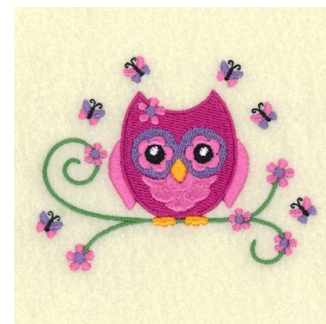

Name: Spring Owl and Butterflies Machine Embroidery Design

SKU: SB01-CD032615FD

Brand: Starbird Inc

Unique Colors: 13 (12 color Stops)

Unique Colors

	Color Name (Color Code)	Manufacturer - Type
	Super White (1001) [No Color Selected]	madeira - rayon
	Dusty Lilac (1263) [No Color Selected]	madeira - rayon
	Crocus (286)	Exquisite - Polyester 1000m

Complete Color Sequence

#		Color Name (Color Code)	Manufacturer - Type
1		Super White (1001) [No Color Selected]	madeira - rayon
2		Super White (1001) [No Color Selected]	madeira - rayon
3		Crocus (286)	Exquisite - Polyester 1000m